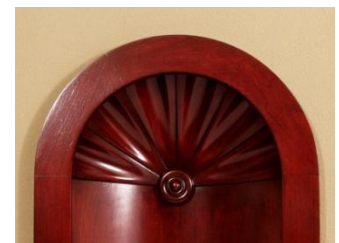

Contact: Frank Sigmund
Shell Woodcraft
Phone: (972) 460-6207
Fax: (972) 360-6407
Email: sales@shellwoodcraft.com

1616 Whitlock Lane
Suite F
Carrollton, TX 75006
www.shellwoodcraft.com

SHELL WOODCRAFT™
Decorative Hardwood Niches

PRESS RELEASE

Shell Woodcraft Introduces Two Families of Hardwood Wall Niches

Bravo and Bella Hardwood Wall Niches Add Architectural Interest and Make a Dramatic Impact.

FOR IMMEDIATE RELEASE

Carrollton, TX, July 21, 2012: Shell Woodcraft, a specialty wood products manufacturer, today announced the introduction of two families of hardwood wall niches at affordable prices. These niches can make a dramatic impact to a foyer, hallway, stairway landing or any room they are placed in, not only adding architectural interest, but can be used to proudly display a most prized possession. Recessed into the wall, they have many uses and decorative functions, adding historical elegance and texture to an otherwise blank space.

Bravo Wall Niche